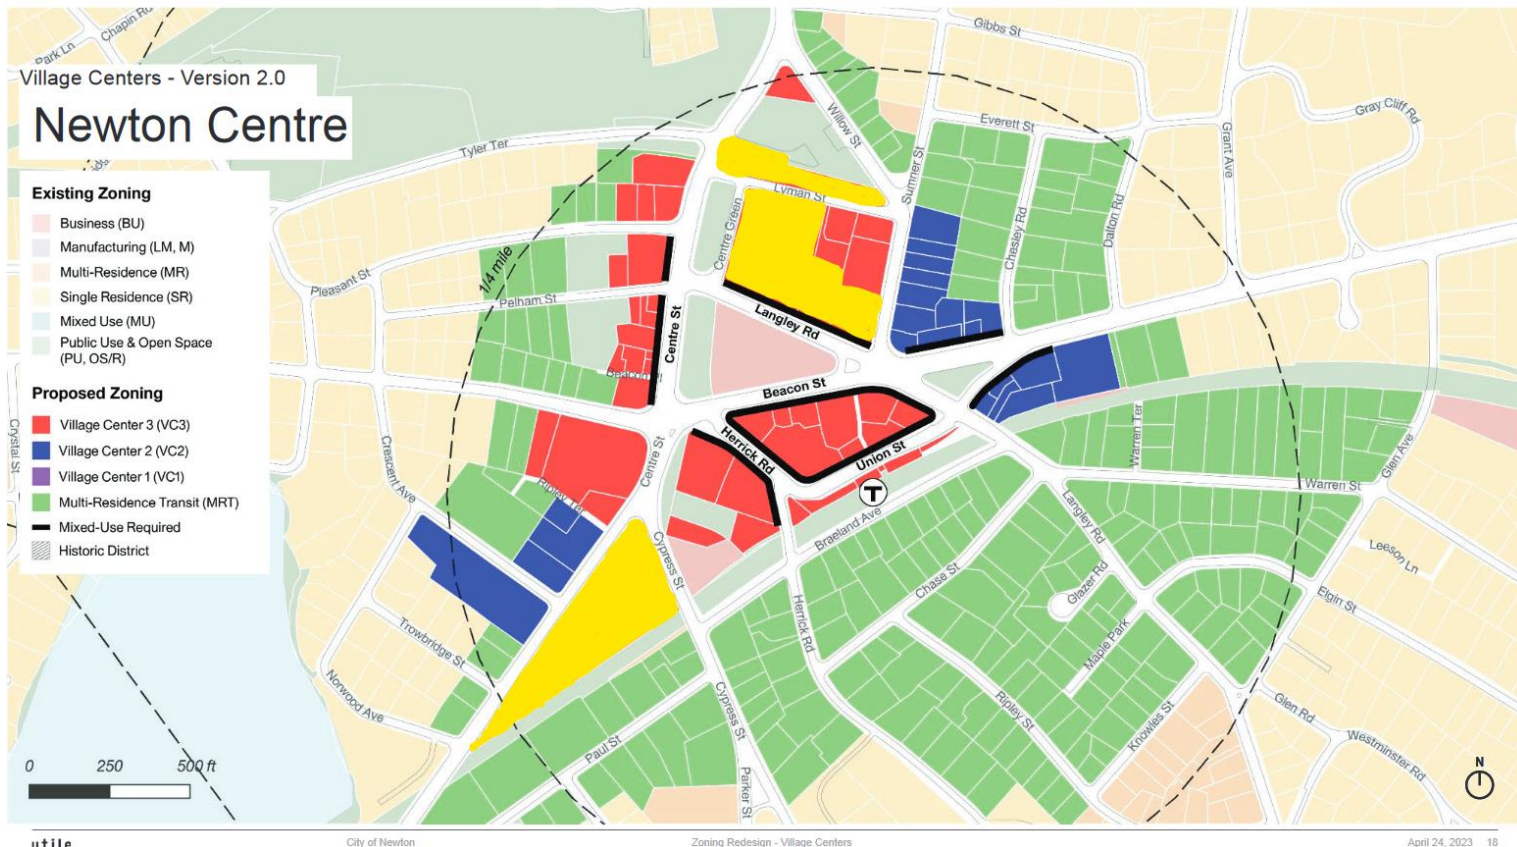

Memorandum

To: Barney S. Heath, Director of Planning and Development;
Jennifer Caira, Deputy Director

From: Councilor Pam Wright

Re: Amendments to VCOD maps updated

Date: August 18, 2023

I believe we are to discuss the maps lot by lot and I want to include visual maps in my recommendations. I also accidentally excluded Newton Highlands. Yellow areas are the only recommended VC3. All other VC3 (in red) should change to VC2 (blue). My initial list may have excluded a few lots.

Change from VC3 to VC2

Village	Number	Street
Auburndale	305-307	AUBURN ST
Auburndale	309-315	AUBURN ST
Auburndale	319	AUBURN ST
Auburndale	327-349	AUBURN ST
Auburndale	450	LEXINGTON ST
Auburndale	453	LEXINGTON ST
Auburndale	278	MELROSE ST
Auburndale	280-282	MELROSE ST
Auburndale	284	MELROSE ST
Auburndale	286	MELROSE ST
Eliot St T	SBL: 51026 0007A	RAMSDELL ST
Newton Centre	776	BEACON ST
Newton Centre	780	BEACON ST
Newton Centre	790-794	BEACON ST
Newton Centre	796	BEACON ST

Newton Centre	808	BEACON ST
Newton Centre	848L	BEACON ST
Newton Centre	1148	CENTRE ST
Newton Centre	1179-1181	CENTRE ST
Newton Centre	1185-1197	CENTRE ST
Newton Centre	1199-1217	CENTRE ST
Newton Centre	1221-1227	CENTRE ST
Newton Centre	1229-1235	CENTRE ST
Newton Centre	1239-1243	CENTRE ST
Newton Centre	1247-1249	CENTRE ST
Newton Centre	1251-1253	CENTRE ST
Newton Centre	1253-1257	CENTRE ST
Newton Centre	1255	CENTRE ST
Newton Centre	1261-1269	CENTRE ST
Newton Centre	1280	CENTRE ST
Newton Centre	1294	CENTRE ST
Newton Centre	1296-1298	CENTRE ST
Newton Centre	1299	CENTRE ST
Newton Centre	1301	CENTRE ST
Newton Centre	17-31	HERRICK RD
Newton Centre	39	HERRICK RD
Newton Centre	47-61	LANGLEY RD
Newton Centre	14-Dec	LYMAN ST
Newton Centre	14R	LYMAN ST
Newton Centre	12	PELHAM ST
Newton Centre	17	PELHAM ST
Newton Centre	191	SUMNER ST
Newton Centre	195	SUMNER ST
Newton Centre	360 sf lot	UNION ST
Newton Centre	1400 sf lot	UNION ST
Newton Centre	3060 sf lot	UNION ST
Newton Centre	3300 sf lot	UNION ST