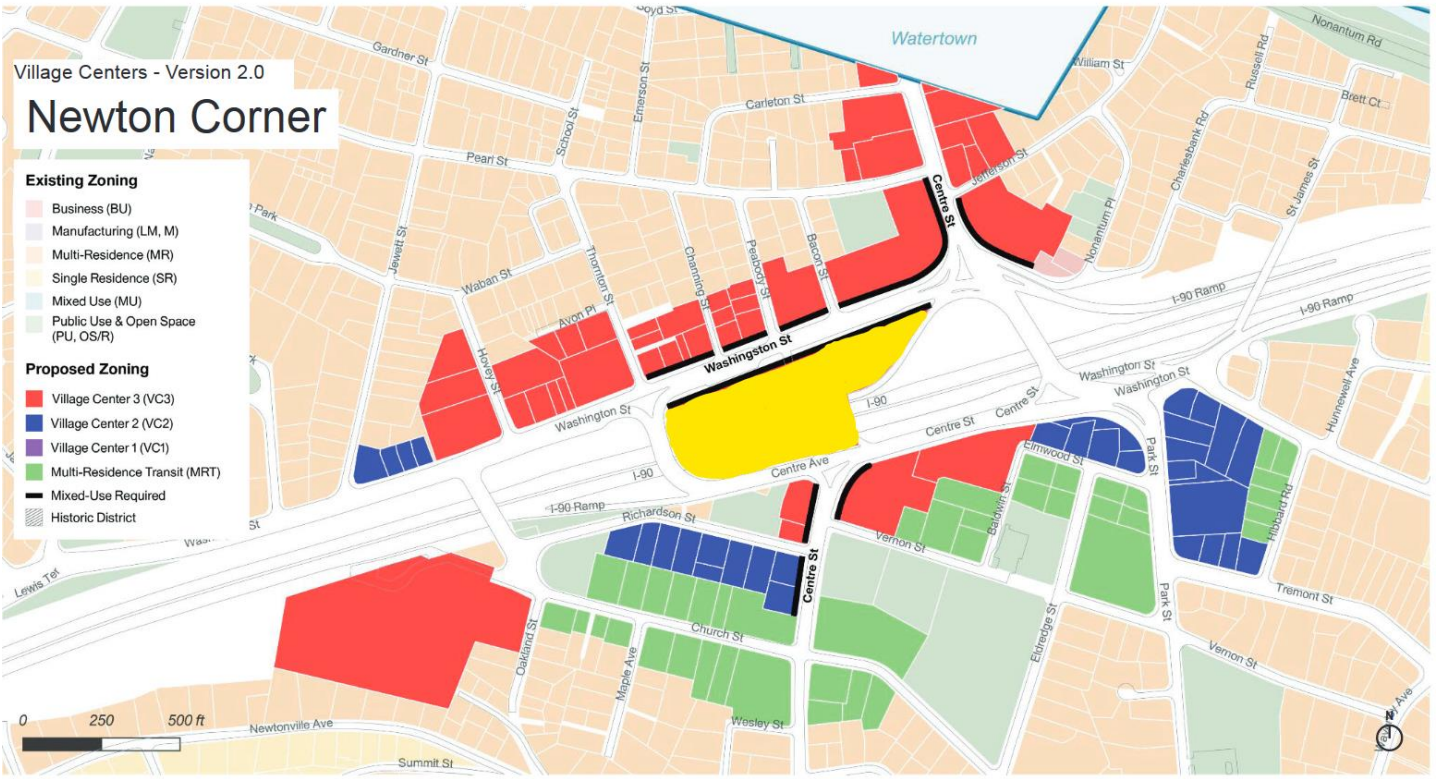

Memorandum

To: Barney S. Heath, Director of Planning and Development;
Jennifer Caira, Deputy Director

From: Councilor Pam Wright

Re: Amendments to VCOD maps updated

Date: August 18, 2023

I believe we are to discuss the maps lot by lot and I want to include visual maps in my recommendations. I also accidentally excluded Newton Highlands. Yellow areas are the only recommended VC3. All other VC3 (in red) should change to VC2 (blue). My initial list may have excluded a few lots.

Change from VC3 to VC2

Village	Number	Street
Auburndale	305-307	AUBURN ST
Auburndale	309-315	AUBURN ST
Auburndale	319	AUBURN ST
Auburndale	327-349	AUBURN ST
Auburndale	450	LEXINGTON ST
Auburndale	453	LEXINGTON ST
Auburndale	278	MELROSE ST
Auburndale	280-282	MELROSE ST
Auburndale	284	MELROSE ST
Auburndale	286	MELROSE ST
Eliot St T	SBL: 51026 0007A	RAMSDELL ST
Newton Centre	776	BEACON ST
Newton Centre	780	BEACON ST
Newton Centre	790-794	BEACON ST
Newton Centre	796	BEACON ST

Newton Centre	808	BEACON ST
Newton Centre	848L	BEACON ST
Newton Centre	1148	CENTRE ST
Newton Centre	1179-1181	CENTRE ST
Newton Centre	1185-1197	CENTRE ST
Newton Centre	1199-1217	CENTRE ST
Newton Centre	1221-1227	CENTRE ST
Newton Centre	1229-1235	CENTRE ST
Newton Centre	1239-1243	CENTRE ST
Newton Centre	1247-1249	CENTRE ST
Newton Centre	1251-1253	CENTRE ST
Newton Centre	1253-1257	CENTRE ST
Newton Centre	1255	CENTRE ST
Newton Centre	1261-1269	CENTRE ST
Newton Centre	1280	CENTRE ST
Newton Centre	1294	CENTRE ST
Newton Centre	1296-1298	CENTRE ST
Newton Centre	1299	CENTRE ST
Newton Centre	1301	CENTRE ST
Newton Centre	17-31	HERRICK RD
Newton Centre	39	HERRICK RD
Newton Centre	47-61	LANGLEY RD
Newton Centre	14-Dec	LYMAN ST
Newton Centre	14R	LYMAN ST
Newton Centre	12	PELHAM ST
Newton Centre	17	PELHAM ST
Newton Centre	191	SUMNER ST
Newton Centre	195	SUMNER ST
Newton Centre	360 sf lot	UNION ST
Newton Centre	1400 sf lot	UNION ST
Newton Centre	3060 sf lot	UNION ST
Newton Centre	3300 sf lot	UNION ST