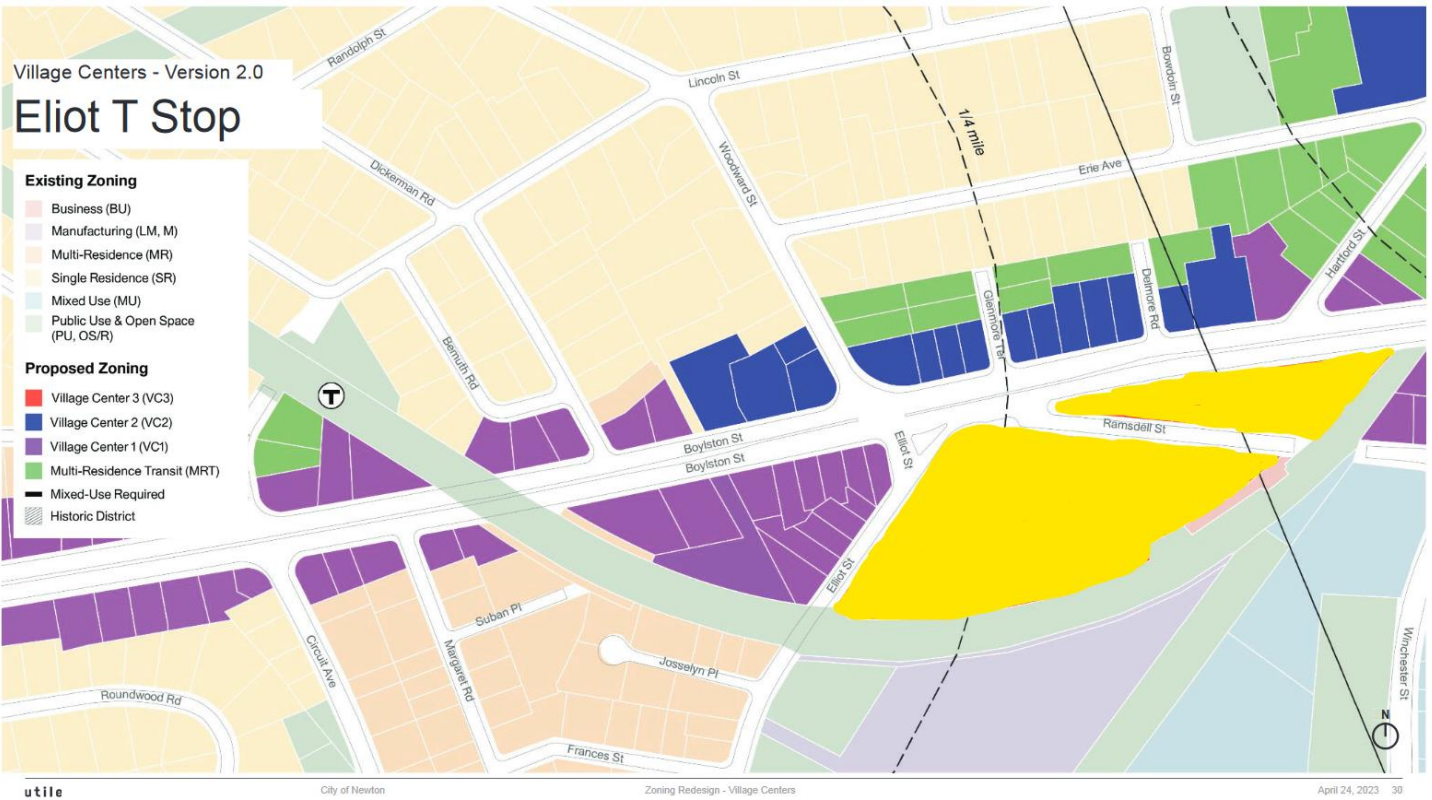

Memorandum

To: Barney S. Heath, Director of Planning and Development;
Jennifer Caira, Deputy Director

From: Councilor Pam Wright

Re: Amendments to VCOD maps updated

Date: August 18, 2023

I believe we are to discuss the maps lot by lot and I want to include visual maps in my recommendations. I also accidentally excluded Newton Highlands. Yellow areas are the only recommended VC3. All other VC3 (in red) should change to VC2 (blue). My initial list may have excluded a few lots.

Change from VC3 to VC2

Village	Number	Street
Auburndale	305-307	AUBURN ST
Auburndale	309-315	AUBURN ST
Auburndale	319	AUBURN ST
Auburndale	327-349	AUBURN ST
Auburndale	450	LEXINGTON ST
Auburndale	453	LEXINGTON ST
Auburndale	278	MELROSE ST
Auburndale	280-282	MELROSE ST
Auburndale	284	MELROSE ST
Auburndale	286	MELROSE ST
Eliot St T	SBL: 51026 0007A	RAMSDELL ST
Newton Centre	776	BEACON ST
Newton Centre	780	BEACON ST
Newton Centre	790-794	BEACON ST
Newton Centre	796	BEACON ST

Newton Centre	808	BEACON ST
Newton Centre	848L	BEACON ST
Newton Centre	1148	CENTRE ST
Newton Centre	1179-1181	CENTRE ST
Newton Centre	1185-1197	CENTRE ST
Newton Centre	1199-1217	CENTRE ST
Newton Centre	1221-1227	CENTRE ST
Newton Centre	1229-1235	CENTRE ST
Newton Centre	1239-1243	CENTRE ST
Newton Centre	1247-1249	CENTRE ST
Newton Centre	1251-1253	CENTRE ST
Newton Centre	1253-1257	CENTRE ST
Newton Centre	1255	CENTRE ST
Newton Centre	1261-1269	CENTRE ST
Newton Centre	1280	CENTRE ST
Newton Centre	1294	CENTRE ST
Newton Centre	1296-1298	CENTRE ST
Newton Centre	1299	CENTRE ST
Newton Centre	1301	CENTRE ST
Newton Centre	17-31	HERRICK RD
Newton Centre	39	HERRICK RD
Newton Centre	47-61	LANGLEY RD
Newton Centre	14-Dec	LYMAN ST
Newton Centre	14R	LYMAN ST
Newton Centre	12	PELHAM ST
Newton Centre	17	PELHAM ST
Newton Centre	191	SUMNER ST
Newton Centre	195	SUMNER ST
Newton Centre	360 sf lot	UNION ST
Newton Centre	1400 sf lot	UNION ST
Newton Centre	3060 sf lot	UNION ST
Newton Centre	3300 sf lot	UNION ST