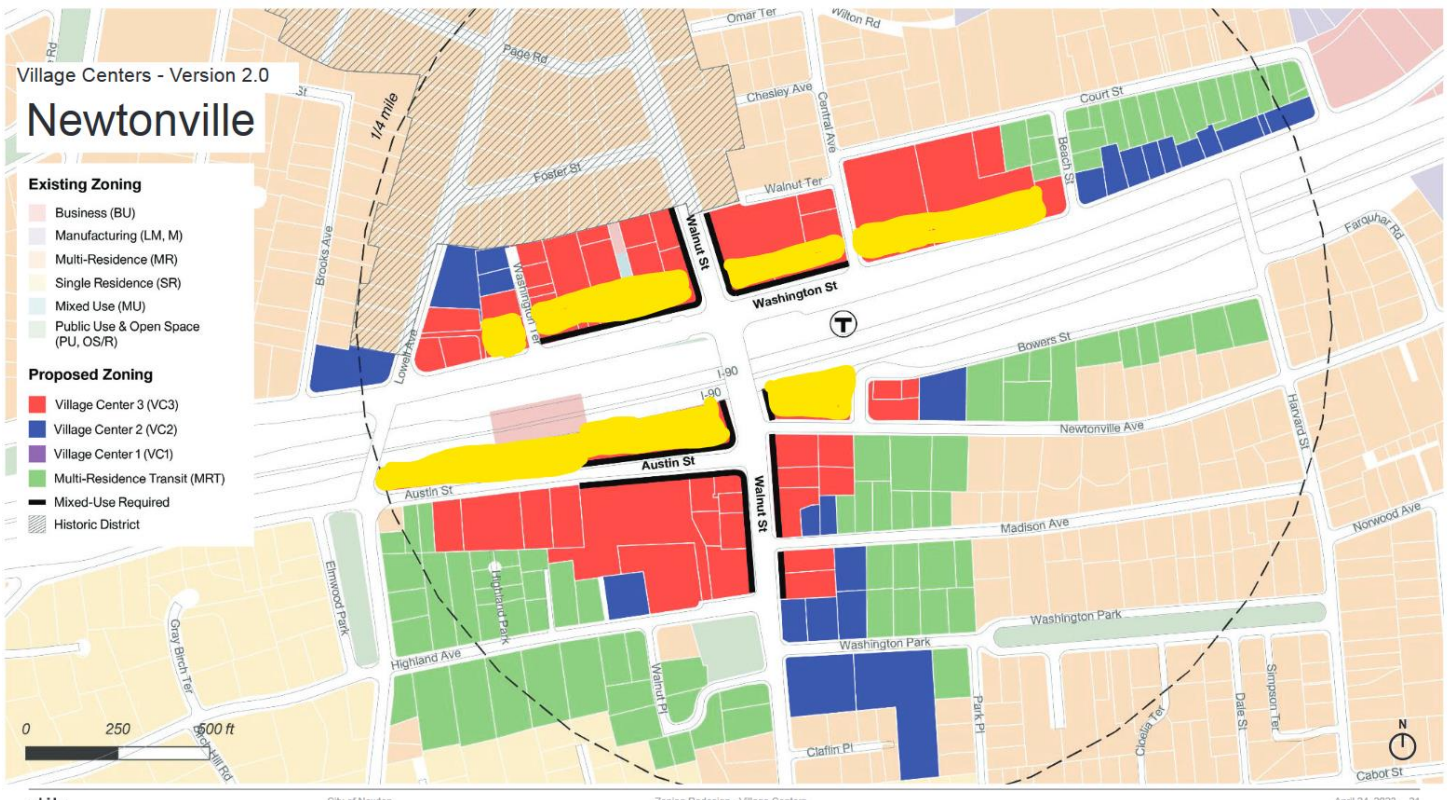

Memorandum

To: Barney S. Heath, Director of Planning and Development;
Jennifer Caira, Deputy Director

From: Councilor Pam Wright

Re: Amendments to VCOD maps updated

Date: August 18, 2023

I believe we are to discuss the maps lot by lot and I want to include visual maps in my recommendations. I also accidentally excluded Newton Highlands. Yellow areas are the only recommended VC3. All other VC3 (in red) should change to VC2 (blue). My initial list may have excluded a few lots.

Change from VC3 to VC2

Village	Number	Street
Auburndale	305-307	AUBURN ST
Auburndale	309-315	AUBURN ST
Auburndale	319	AUBURN ST
Auburndale	327-349	AUBURN ST
Auburndale	450	LEXINGTON ST
Auburndale	453	LEXINGTON ST
Auburndale	278	MELROSE ST
Auburndale	280-282	MELROSE ST
Auburndale	284	MELROSE ST
Auburndale	286	MELROSE ST
Eliot St T	SBL: 51026 0007A	RAMSDELL ST
Newton Centre	776	BEACON ST
Newton Centre	780	BEACON ST
Newton Centre	790-794	BEACON ST
Newton Centre	796	BEACON ST

Newton Centre	808	BEACON ST
Newton Centre	848L	BEACON ST
Newton Centre	1148	CENTRE ST
Newton Centre	1179-1181	CENTRE ST
Newton Centre	1185-1197	CENTRE ST
Newton Centre	1199-1217	CENTRE ST
Newton Centre	1221-1227	CENTRE ST
Newton Centre	1229-1235	CENTRE ST
Newton Centre	1239-1243	CENTRE ST
Newton Centre	1247-1249	CENTRE ST
Newton Centre	1251-1253	CENTRE ST
Newton Centre	1253-1257	CENTRE ST
Newton Centre	1255	CENTRE ST
Newton Centre	1261-1269	CENTRE ST
Newton Centre	1280	CENTRE ST
Newton Centre	1294	CENTRE ST
Newton Centre	1296-1298	CENTRE ST
Newton Centre	1299	CENTRE ST
Newton Centre	1301	CENTRE ST
Newton Centre	17-31	HERRICK RD
Newton Centre	39	HERRICK RD
Newton Centre	47-61	LANGLEY RD
Newton Centre	14-Dec	LYMAN ST
Newton Centre	14R	LYMAN ST
Newton Centre	12	PELHAM ST
Newton Centre	17	PELHAM ST
Newton Centre	191	SUMNER ST
Newton Centre	195	SUMNER ST
Newton Centre	360 sf lot	UNION ST
Newton Centre	1400 sf lot	UNION ST
Newton Centre	3060 sf lot	UNION ST
Newton Centre	3300 sf lot	UNION ST