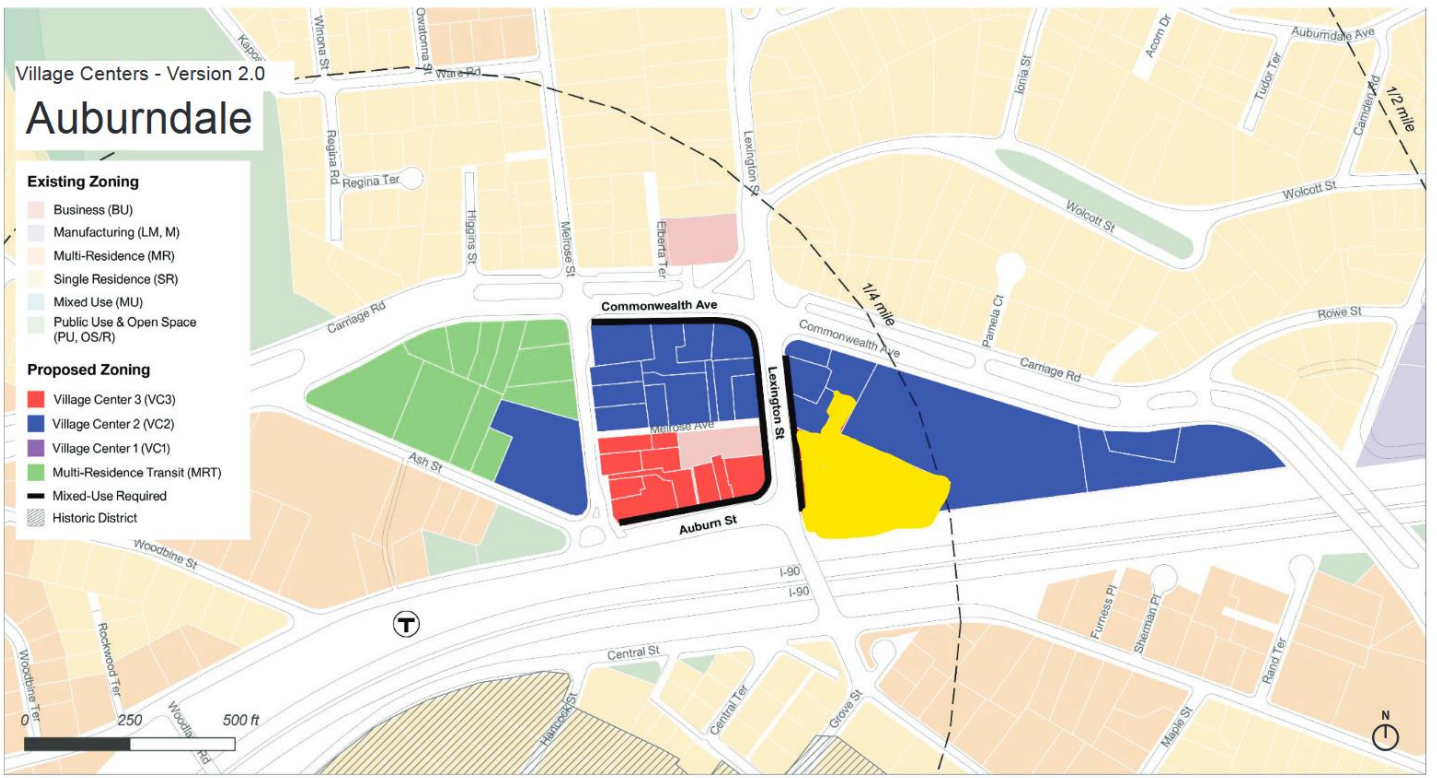

Memorandum

To: Barney S. Heath, Director of Planning and Development;
Jennifer Caira, Deputy Director

From: Councilor Pam Wright

Re: Amendments to VCOD maps updated

Date: August 18, 2023

I believe we are to discuss the maps lot by lot and I want to include visual maps in my recommendations. I also accidentally excluded Newton Highlands. Yellow areas are the only recommended VC3. All other VC3 (in red) should change to VC2 (blue). My initial list may have excluded a few lots.

Change from VC3 to VC2

Village	Number	Street
Auburndale	305-307	AUBURN ST
Auburndale	309-315	AUBURN ST
Auburndale	319	AUBURN ST
Auburndale	327-349	AUBURN ST
Auburndale	450	LEXINGTON ST
Auburndale	453	LEXINGTON ST
Auburndale	278	MELROSE ST
Auburndale	280-282	MELROSE ST
Auburndale	284	MELROSE ST
Auburndale	286	MELROSE ST
Eliot St T	SBL: 51026 0007A	RAMSDELL ST
Newton Centre	776	BEACON ST
Newton Centre	780	BEACON ST
Newton Centre	790-794	BEACON ST
Newton Centre	796	BEACON ST

Newton Centre	808	BEACON ST
Newton Centre	848L	BEACON ST
Newton Centre	1148	CENTRE ST
Newton Centre	1179-1181	CENTRE ST
Newton Centre	1185-1197	CENTRE ST
Newton Centre	1199-1217	CENTRE ST
Newton Centre	1221-1227	CENTRE ST
Newton Centre	1229-1235	CENTRE ST
Newton Centre	1239-1243	CENTRE ST
Newton Centre	1247-1249	CENTRE ST
Newton Centre	1251-1253	CENTRE ST
Newton Centre	1253-1257	CENTRE ST
Newton Centre	1255	CENTRE ST
Newton Centre	1261-1269	CENTRE ST
Newton Centre	1280	CENTRE ST
Newton Centre	1294	CENTRE ST
Newton Centre	1296-1298	CENTRE ST
Newton Centre	1299	CENTRE ST
Newton Centre	1301	CENTRE ST
Newton Centre	17-31	HERRICK RD
Newton Centre	39	HERRICK RD
Newton Centre	47-61	LANGLEY RD
Newton Centre	14-Dec	LYMAN ST
Newton Centre	14R	LYMAN ST
Newton Centre	12	PELHAM ST
Newton Centre	17	PELHAM ST
Newton Centre	191	SUMNER ST
Newton Centre	195	SUMNER ST
Newton Centre	360 sf lot	UNION ST
Newton Centre	1400 sf lot	UNION ST
Newton Centre	3060 sf lot	UNION ST
Newton Centre	3300 sf lot	UNION ST