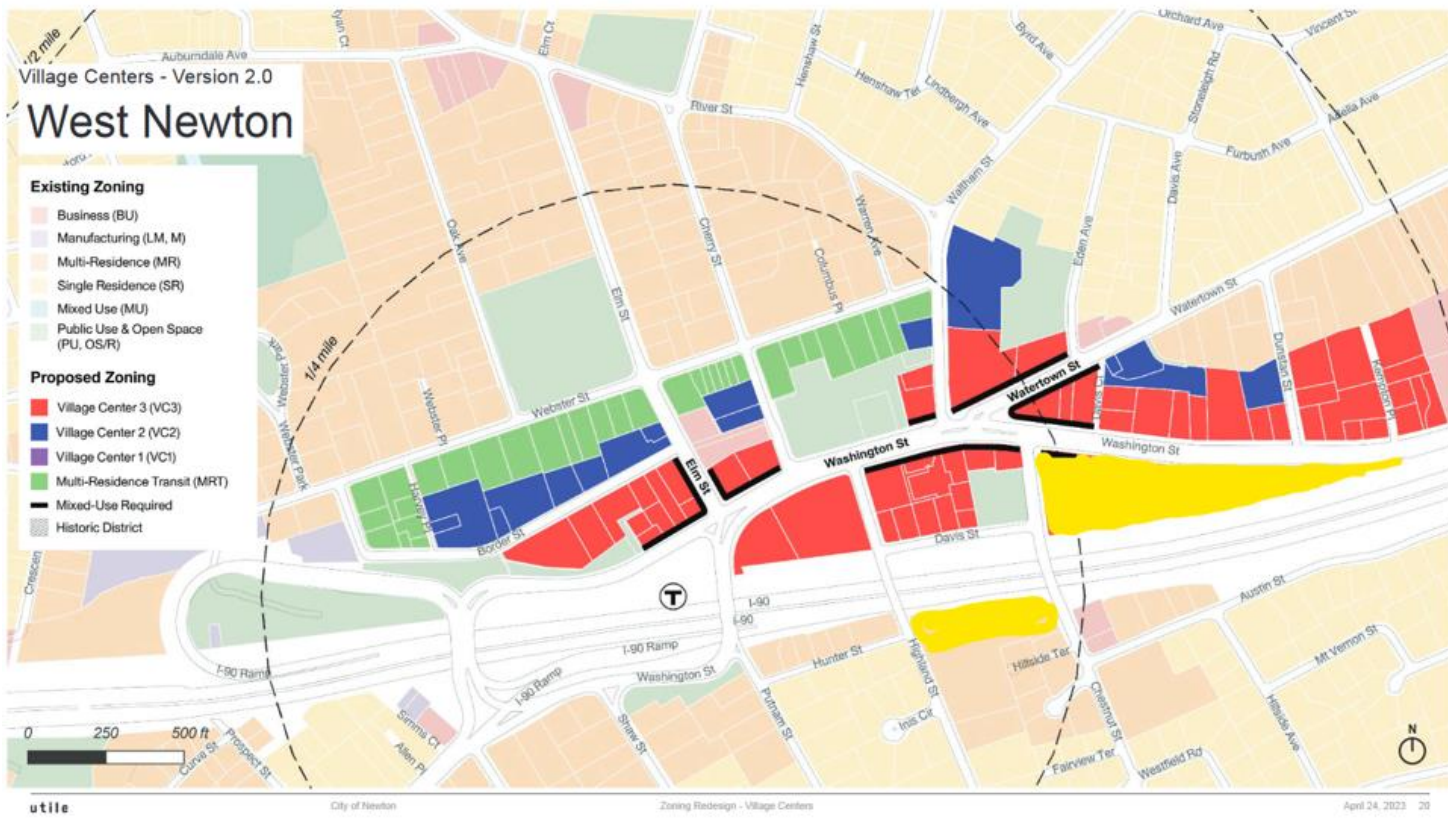

Memorandum

To: Barney S. Heath, Director of Planning and Development;
Jennifer Caira, Deputy Director

From: Councilor Pam Wright

Re: Amendments to VCOD maps updated

Date: August 18, 2023

I believe we are to discuss the maps lot by lot and I want to include visual maps in my recommendations. I also accidentally excluded Newton Highlands. Yellow areas are the only recommended VC3. All other VC3 (in red) should change to VC2 (blue). My initial list may have excluded a few lots.

Change from VC3 to VC2

Village	Number	Street
Auburndale	305-307	AUBURN ST
Auburndale	309-315	AUBURN ST
Auburndale	319	AUBURN ST
Auburndale	327-349	AUBURN ST
Auburndale	450	LEXINGTON ST
Auburndale	453	LEXINGTON ST
Auburndale	278	MELROSE ST
Auburndale	280-282	MELROSE ST
Auburndale	284	MELROSE ST
Auburndale	286	MELROSE ST
Eliot St T	SBL: 51026 0007A	RAMSDELL ST
Newton Centre	776	BEACON ST
Newton Centre	780	BEACON ST
Newton Centre	790-794	BEACON ST
Newton Centre	796	BEACON ST

Newton Centre	808	BEACON ST
Newton Centre	848L	BEACON ST
Newton Centre	1148	CENTRE ST
Newton Centre	1179-1181	CENTRE ST
Newton Centre	1185-1197	CENTRE ST
Newton Centre	1199-1217	CENTRE ST
Newton Centre	1221-1227	CENTRE ST
Newton Centre	1229-1235	CENTRE ST
Newton Centre	1239-1243	CENTRE ST
Newton Centre	1247-1249	CENTRE ST
Newton Centre	1251-1253	CENTRE ST
Newton Centre	1253-1257	CENTRE ST
Newton Centre	1255	CENTRE ST
Newton Centre	1261-1269	CENTRE ST
Newton Centre	1280	CENTRE ST
Newton Centre	1294	CENTRE ST
Newton Centre	1296-1298	CENTRE ST
Newton Centre	1299	CENTRE ST
Newton Centre	1301	CENTRE ST
Newton Centre	17-31	HERRICK RD
Newton Centre	39	HERRICK RD
Newton Centre	47-61	LANGLEY RD
Newton Centre	14-Dec	LYMAN ST
Newton Centre	14R	LYMAN ST
Newton Centre	12	PELHAM ST
Newton Centre	17	PELHAM ST
Newton Centre	191	SUMNER ST
Newton Centre	195	SUMNER ST
Newton Centre	360 sf lot	UNION ST
Newton Centre	1400 sf lot	UNION ST
Newton Centre	3060 sf lot	UNION ST
Newton Centre	3300 sf lot	UNION ST