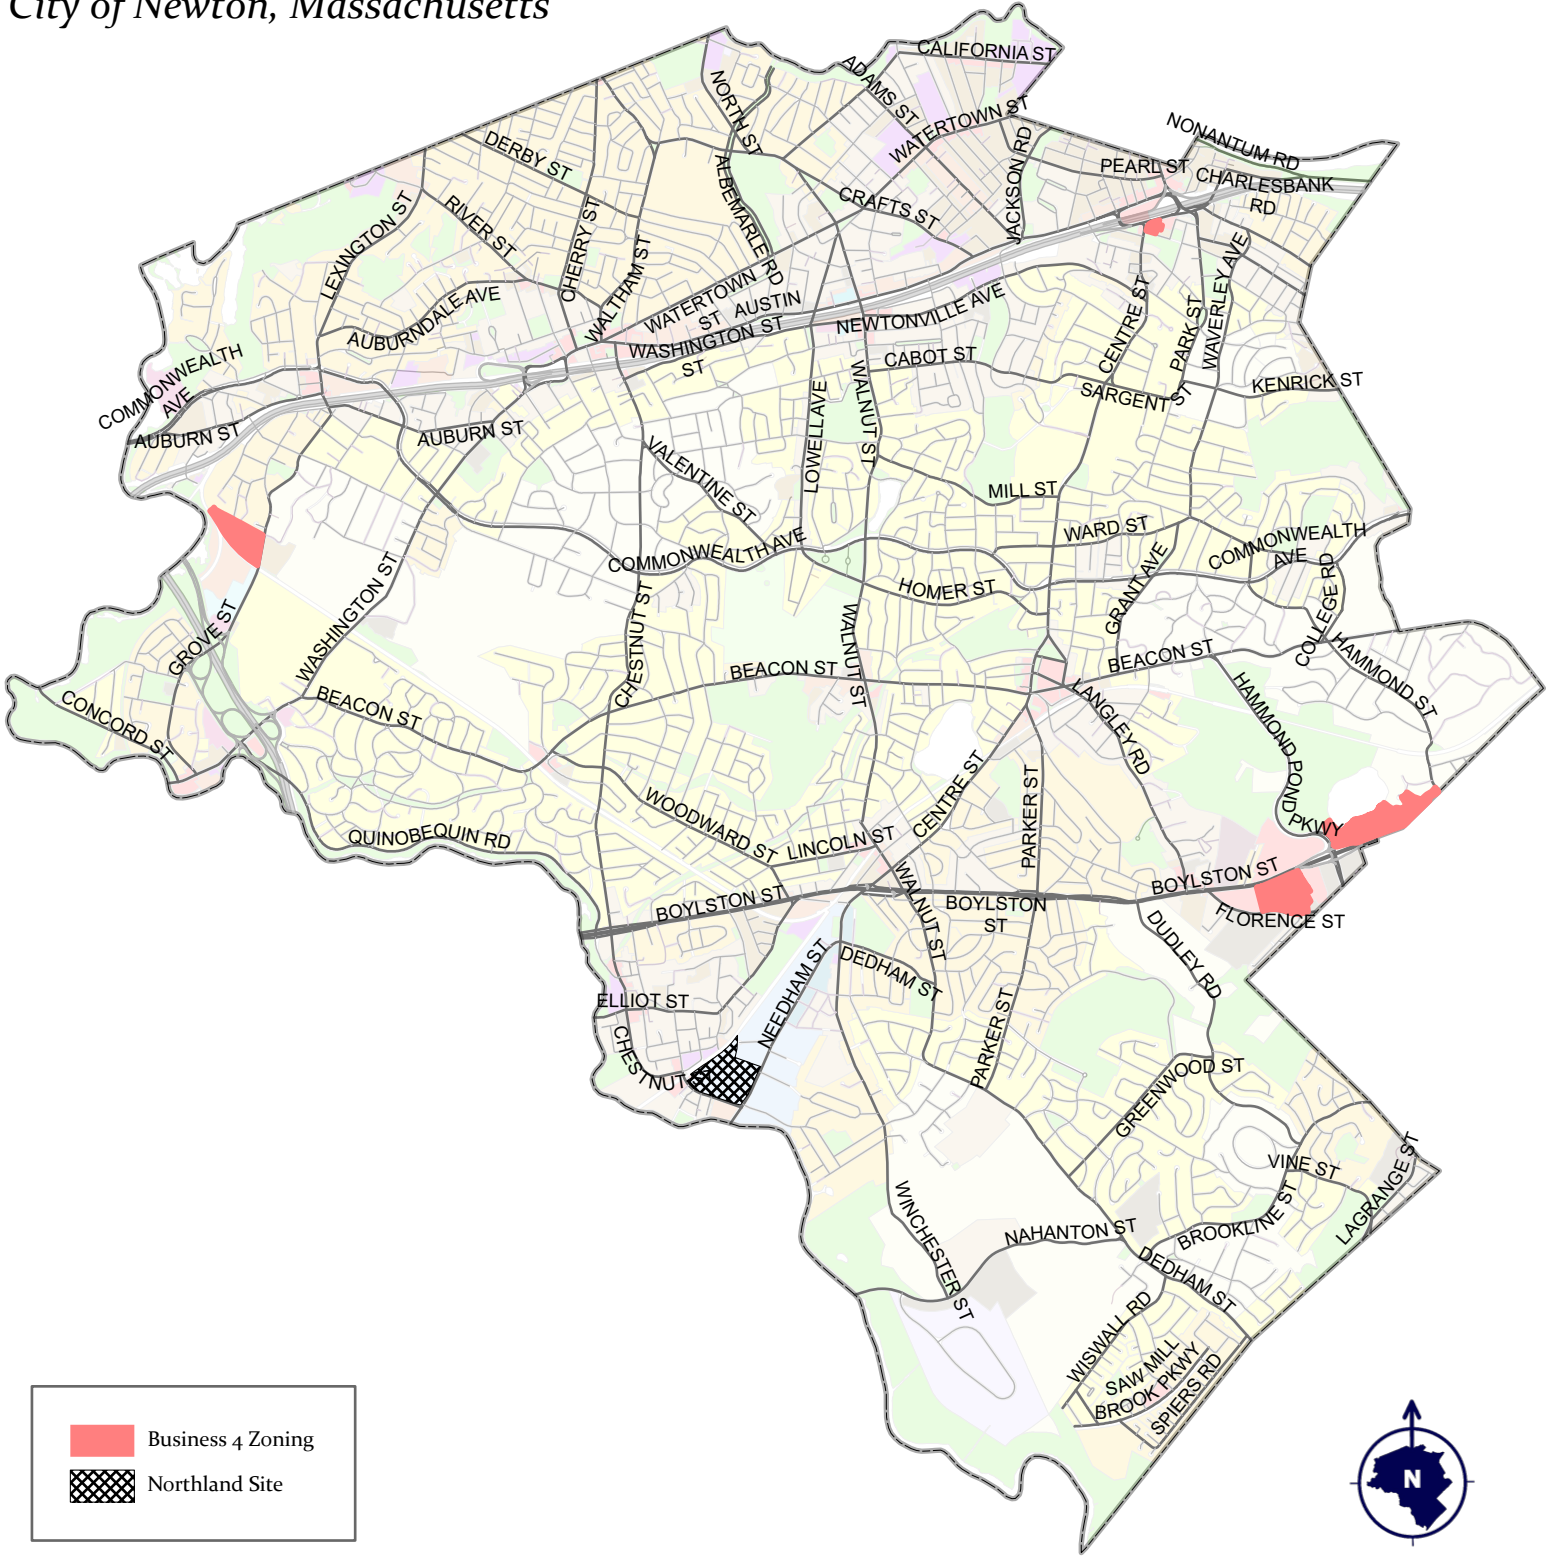

Business 4 Zoning

City of Newton, Massachusetts

#390-21

0 0.5 1 2 Miles

Map Date: November 09, 2021

CITY OF NEWTON, MASSACHUSETTS
Mayor - Ruthanne Fuller

The information on this map is from the Newton Geographic Information System (GIS). The City of Newton cannot guarantee the accuracy of this information. Each user of this map is responsible for determining its suitability for his or her intended purpose. City departments will not necessarily approve applications based solely on GIS data.