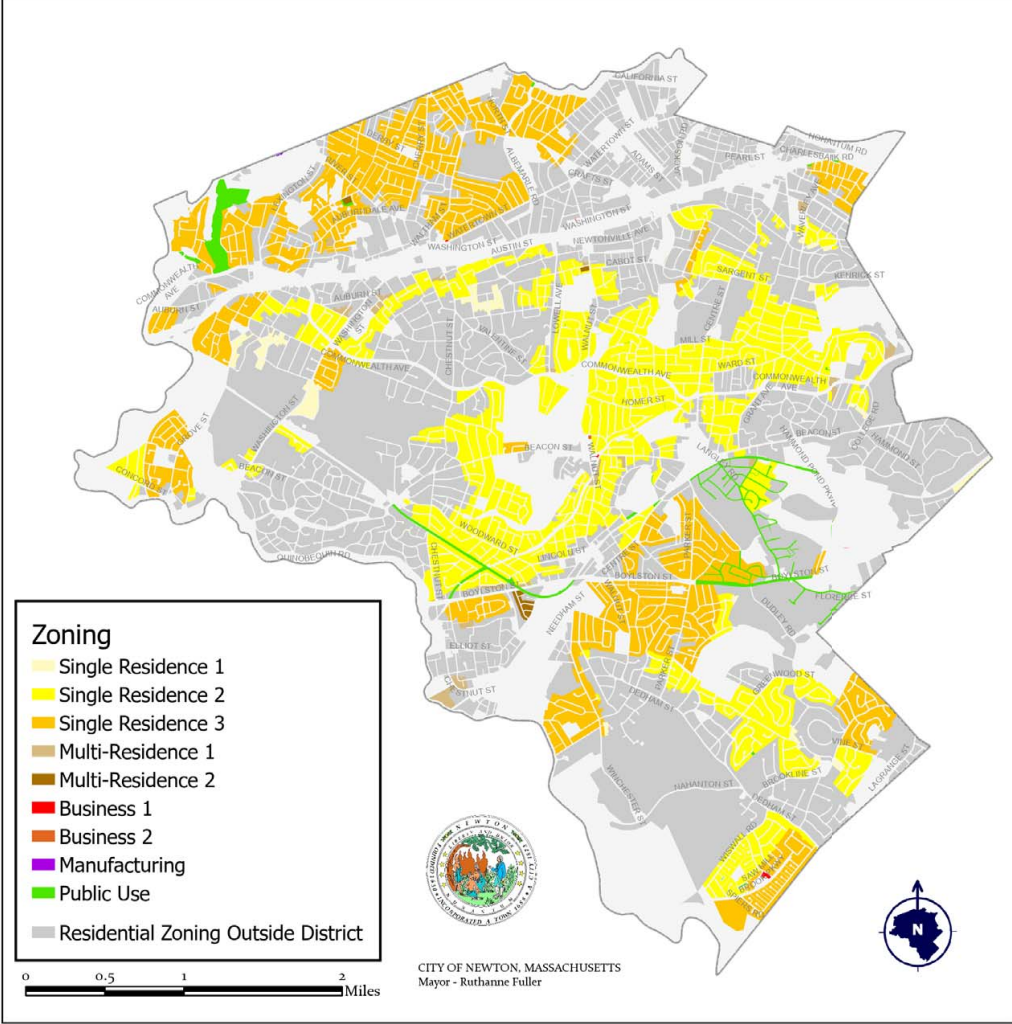

Proposed R2 Zoning District

City of Newton, Massachusetts

Current Zoning in R2 District

Proposed R2 Zoning District