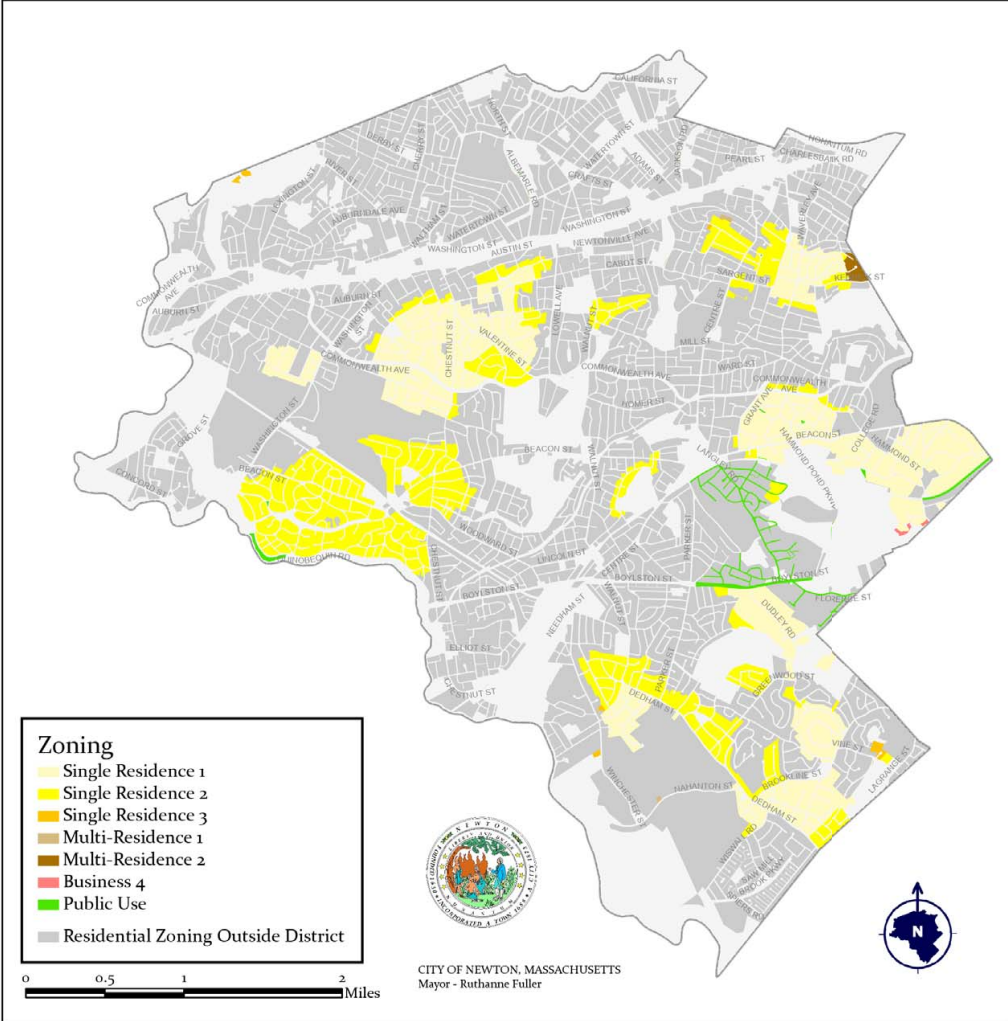

Proposed R1 Zoning District

City of Newton, Massachusetts

Current Zoning in R1 District

Proposed R1 Zoning District