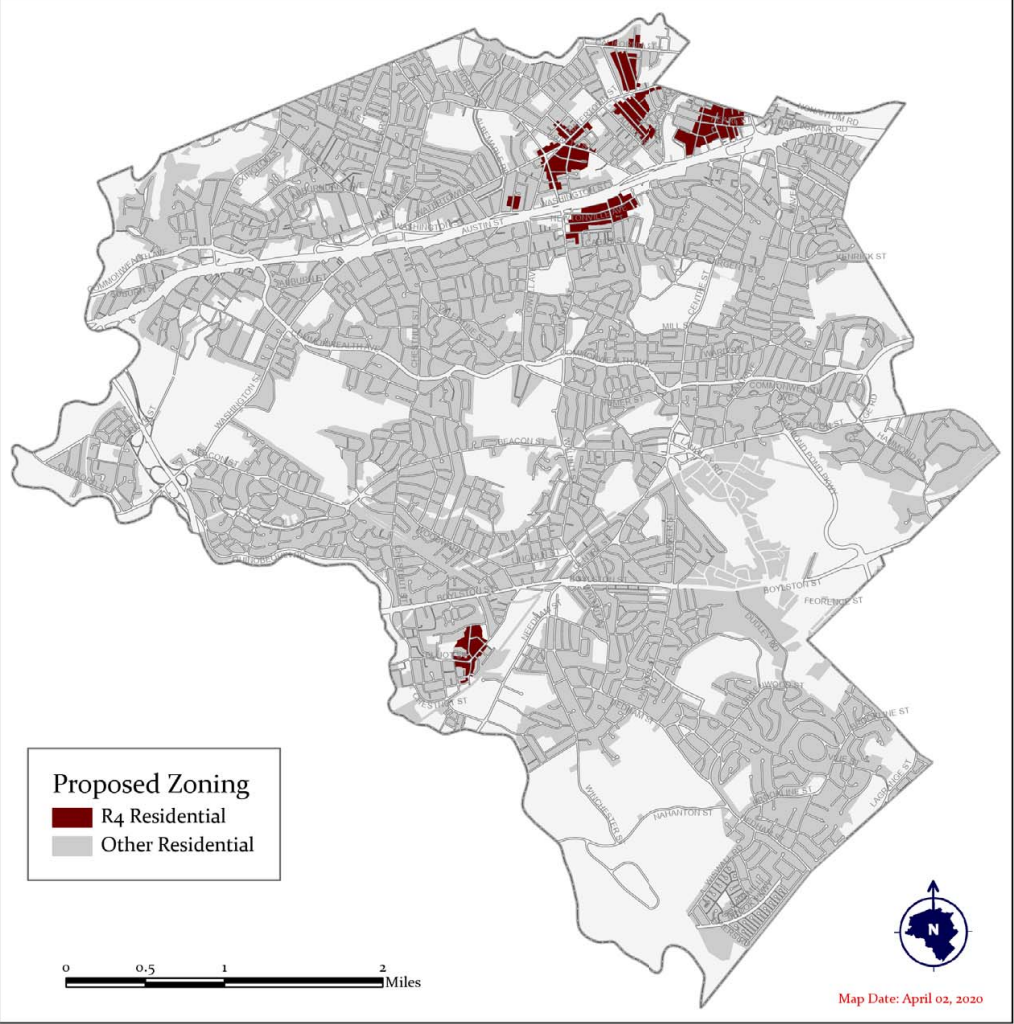

## Proposed R3 Zoning District

# Proposed R4 Zoning District

City of Newton, Massachusetts

Attachment A

### Current Zoning in R4 District

### Proposed R4 Zoning District